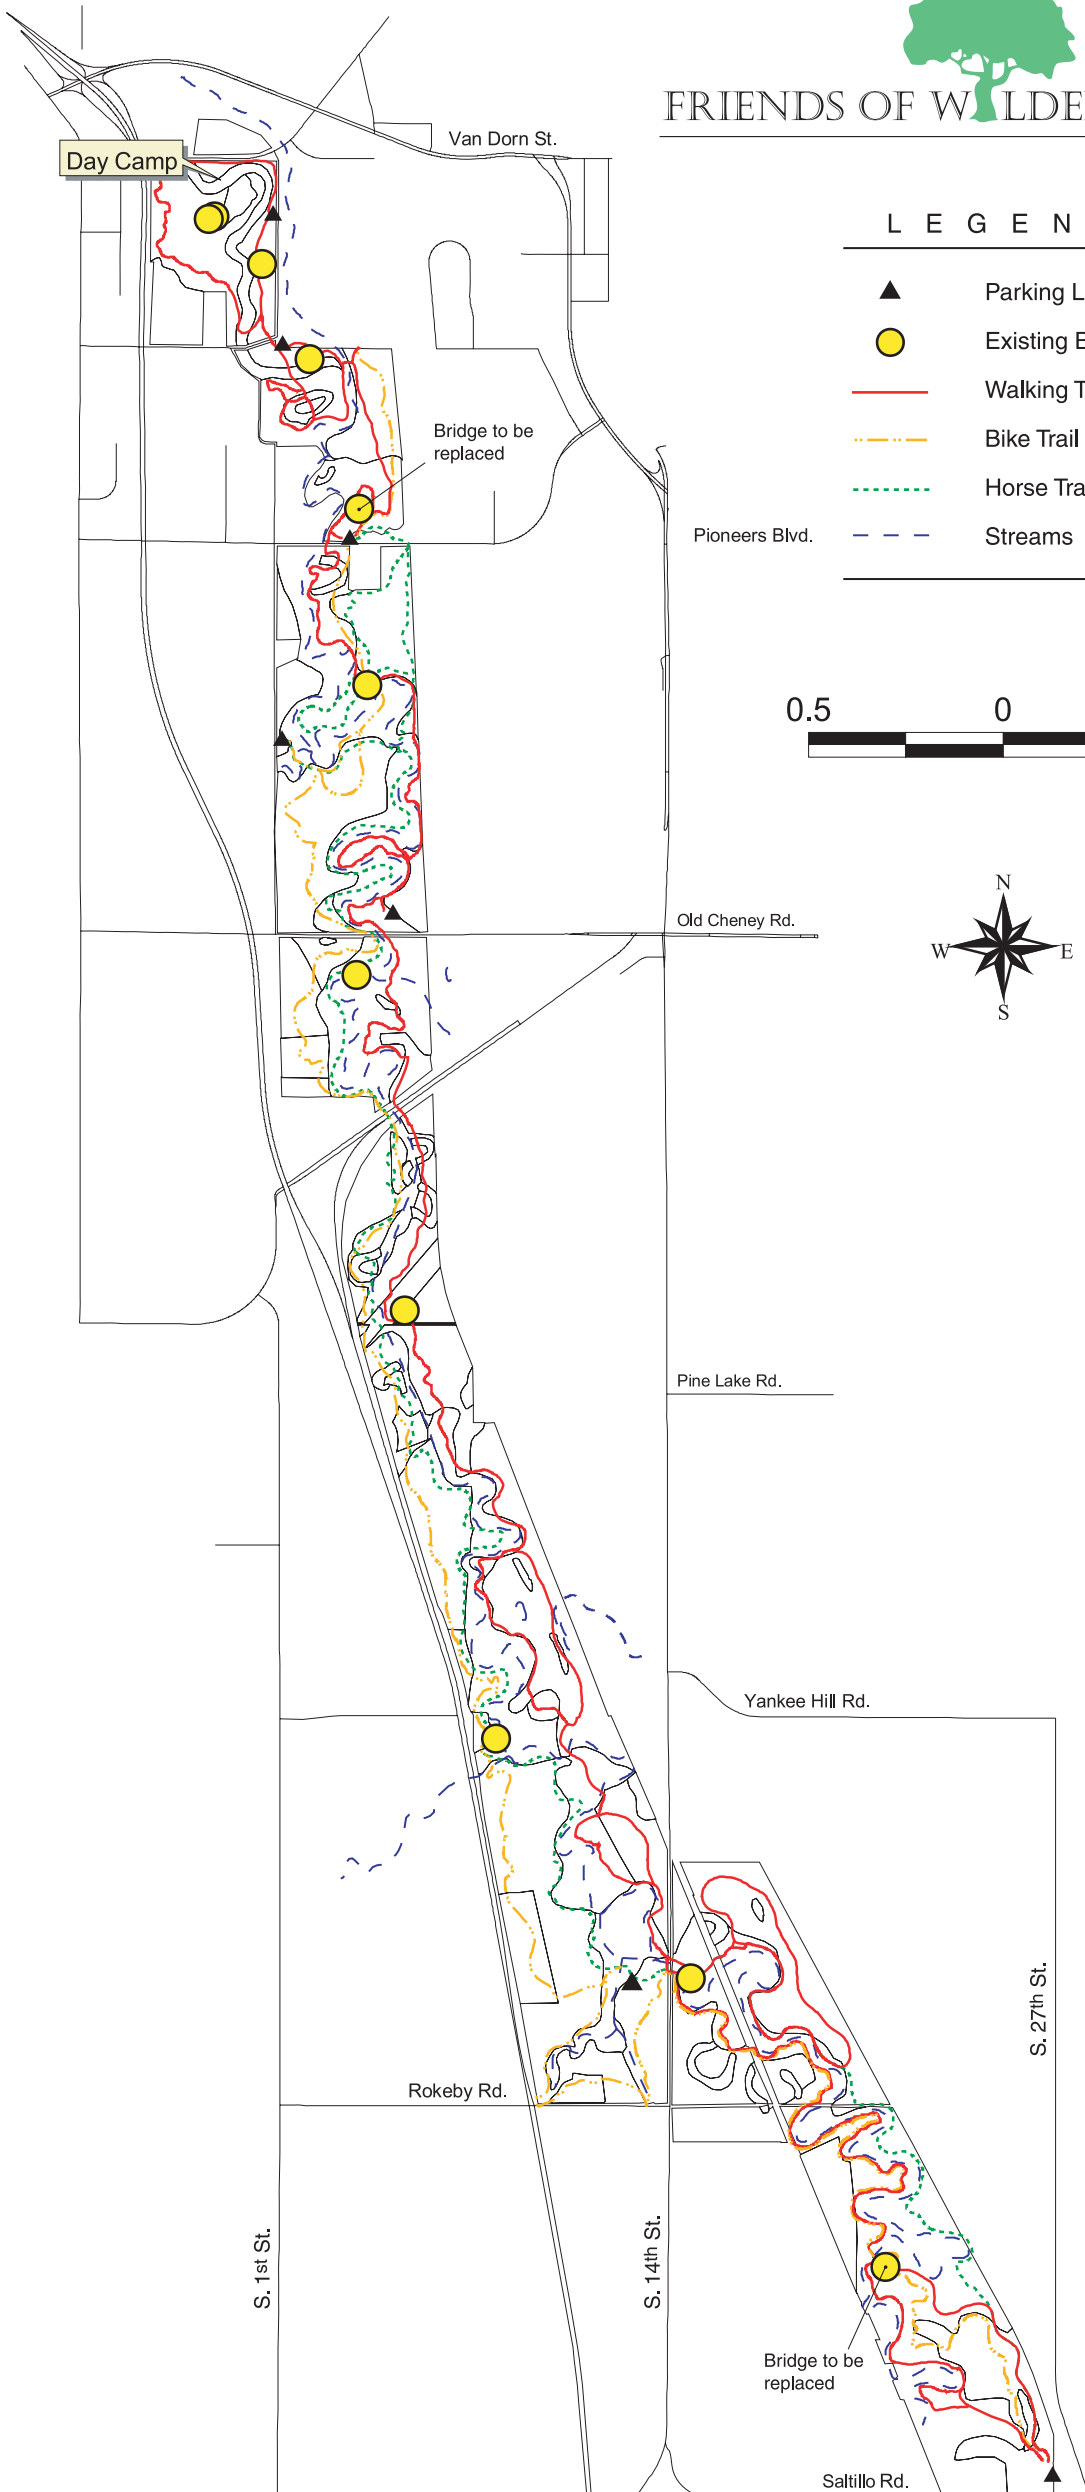

FRIENDS OF WILDERNESS PARK

LEGEND

- ▲ Parking Lot
- Existing Bridges
- Walking Trail
- - - Bike Trail
- ... Horse Trail
- - - Streams